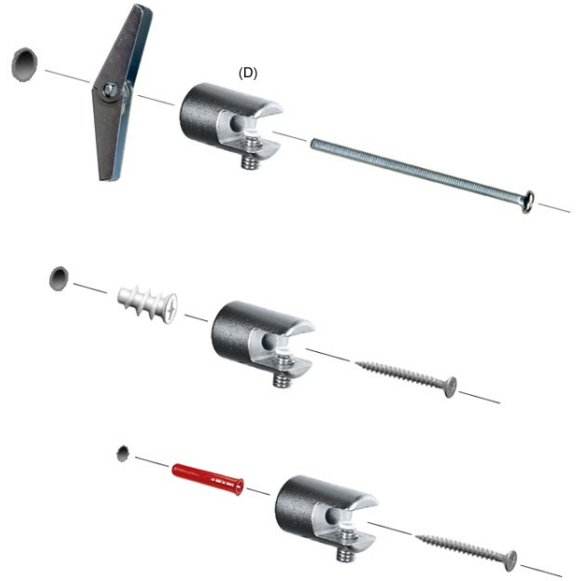

**INSTALLATION INSTRUCTIONS:**  
Plasterboard Glass Shelf 30 X 60

**Components:**

- 2 x Wall fittings with 1m cable (A)
- 6 x Wall screw & raw / plaster plug (B)
- 4 x Cable support (C)
- 4 x Shelf support (D)
- 2 x Glass sheet (30x100cm) (E)

**SIDE VIEW**