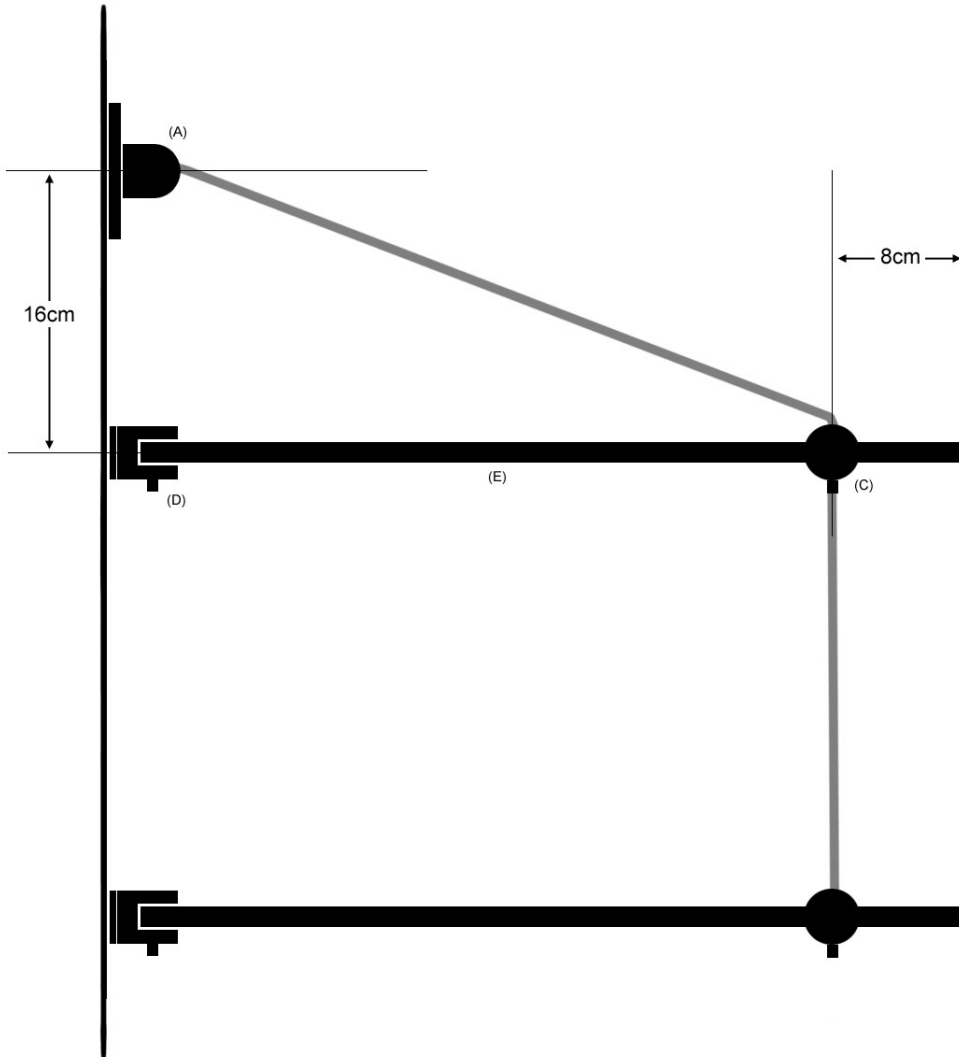

**INSTALLATION INSTRUCTIONS:**  
Plasterboard Glass Shelf 30 X 60

**Components:**

- 2 x Wall fittings with 1m cable (A)
- 6 x Wall screw & raw / plaster plug (B)
- 4 x Cable support (C)
- 4 x Shelf support (D)
- 2 x Glass sheet (30x100cm) (E)

**SIDE VIEW**