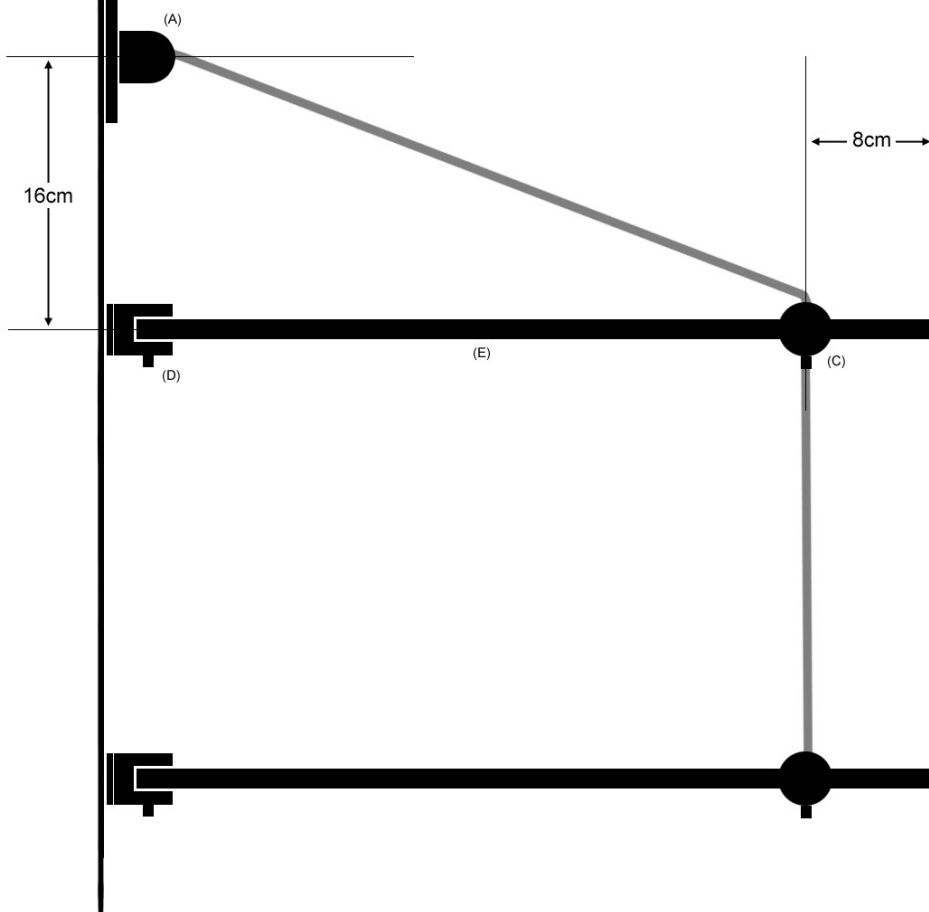

INSTALLATION INSTRUCTIONS:
Plasterboard Glass Shelf 30 X 100

Components:

- 2 x Wall fittings with 1m cable (A)
- 8 x Wall screw & raw / plaster plug (B)
- 4 x Cable support (C)
- 6 x Shelf support (D)
- 2 x Glass sheet (30x100cm) (E)