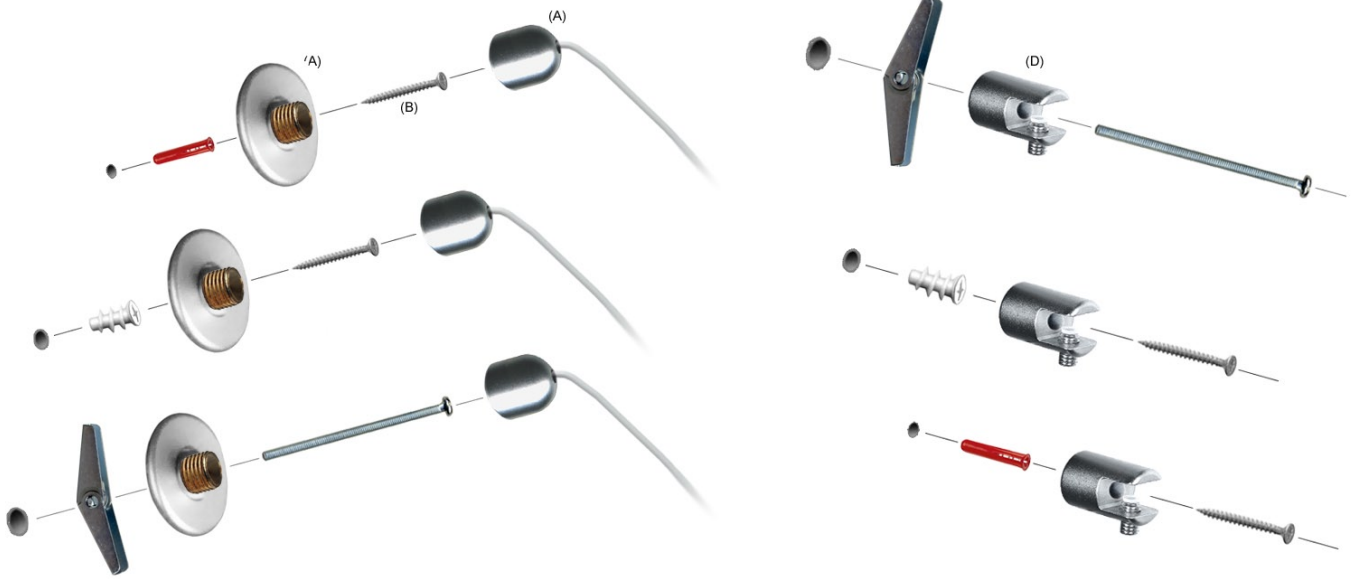

INSTALLATION INSTRUCTIONS:
Plasterboard Glass Shelf 30 X 100

Components:

- 2 x Wall fittings with 1m cable (A)
- 8 x Wall screw & raw / plaster plug (B)
- 4 x Cable support (C)
- 6 x Shelf support (D)
- 2 x Glass sheet (30x100cm) (E)