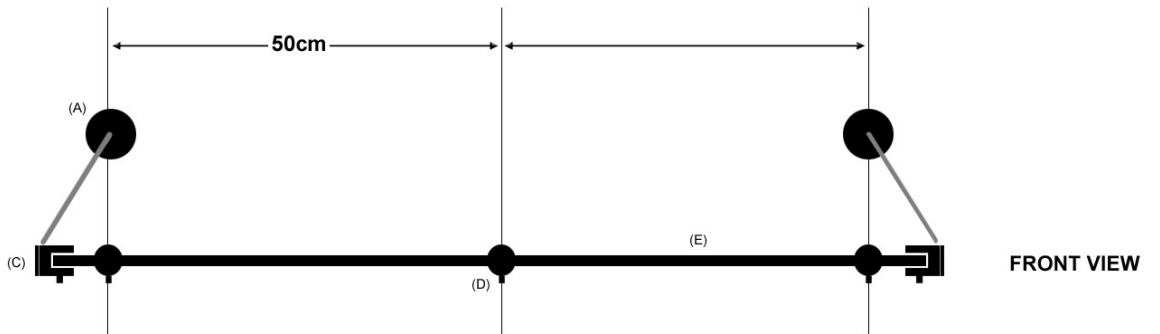

INSTALLATION INSTRUCTIONS:
Plasterboard Glass Shelf 30 X 100

Components:

- 2 x Wall fittings with 1m cable (A)
- 8 x Wall screw & raw / plaster plug (B)
- 4 x Cable support (C)
- 6 x Shelf support (D)
- 2 x Glass sheet (30x100cm) (E)