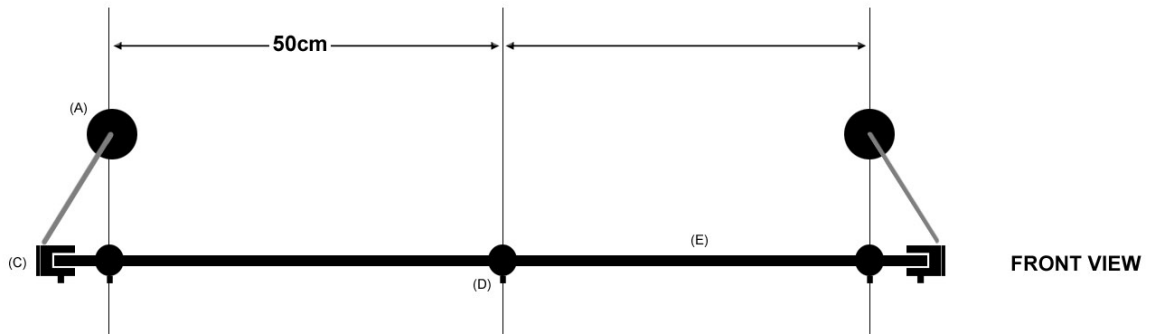

INSTALLATION INSTRUCTIONS:
Plasterboard Glass Shelf 30 X 100

Components:

- 2 x Wall fittings with 1m cable (A)
- 5 x Wall screw & raw / plaster plug (B)
- 2 x Cable support (C)
- 3 x Shelf support (D)
- 1 x Glass sheet (30x100cm) (E)