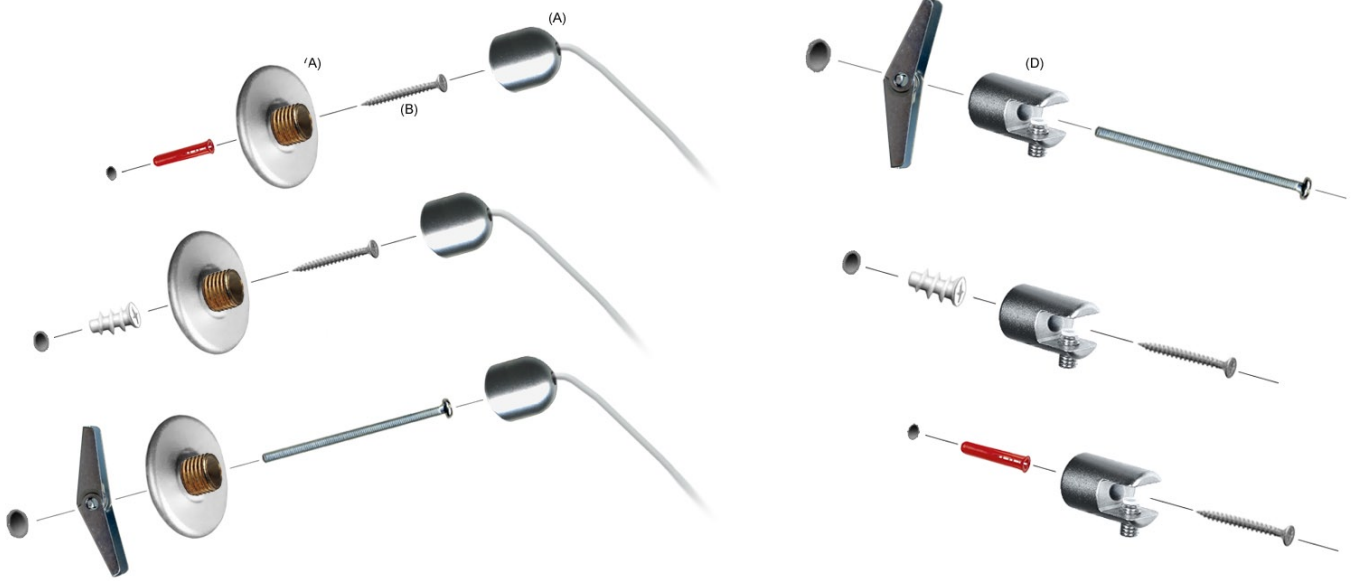

INSTALLATION INSTRUCTIONS:
Plasterboard Glass Shelf 30 X 100

Components:

- 2 x Wall fittings with 1m cable (A)
- 5 x Wall screw & raw / plaster plug (B)
- 2 x Cable support (C)
- 3 x Shelf support (D)
- 1 x Glass sheet (30x100cm) (E)