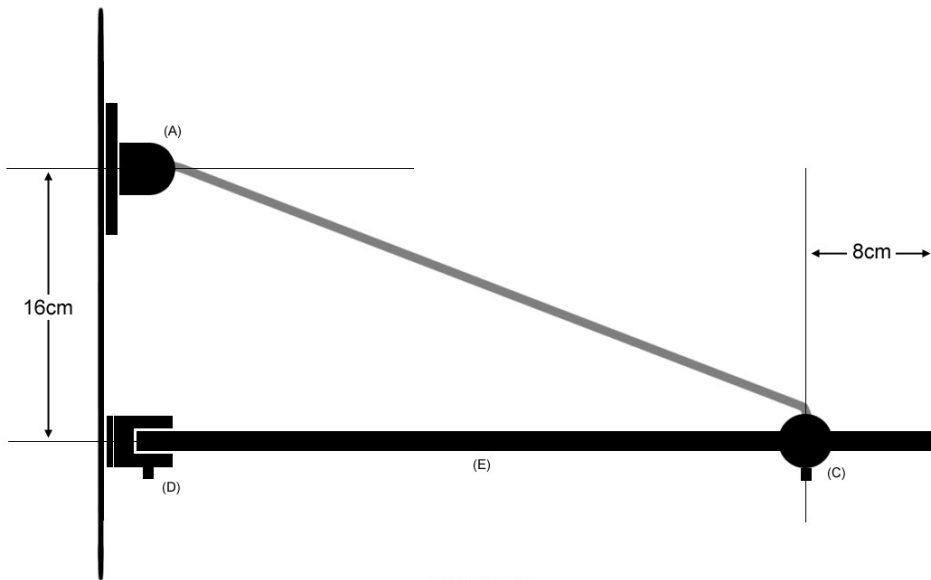

INSTALLATION INSTRUCTIONS:
Plasterboard Glass Shelf 30 X 100

Components:

- 2 x Wall fittings with 1m cable (A)
- 5 x Wall screw & raw / plaster plug (B)
- 2 x Cable support (C)
- 3 x Shelf support (D)
- 1 x Glass sheet (30x100cm) (E)